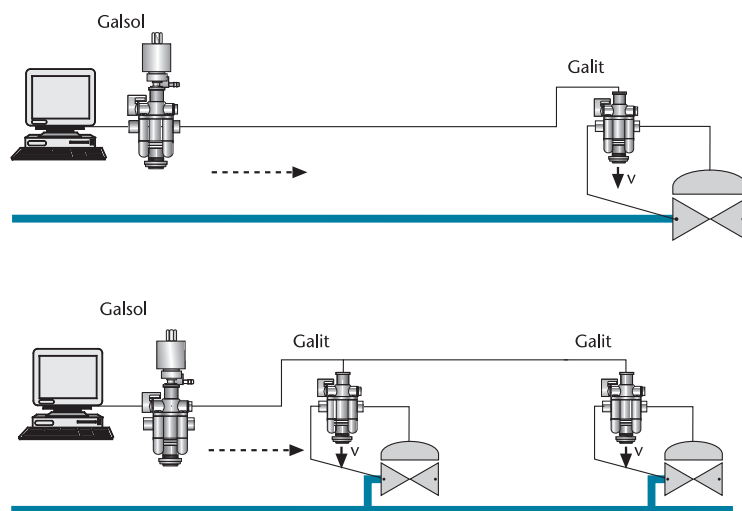

Galit

Remote Command

Signal Amplifier for long Distance

TECHNICAL DATA

Maximum Operating Pressure:	10 bar / 150 psi
Minimum Operating Pressure:	0.5 bar / 8 psi
End Connections:	Female Threaded 1/8" BSP
Manual Override:	Auto, Open, Closed
Orifice Size:	5.8 mm / 0.226"