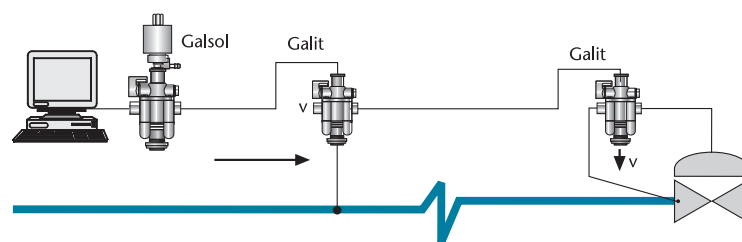

Galit

Remote Command

Signal Amplifier for long Distance

TECHNICAL DATA

Maximum Operating Pressure:	10 bar / 150 psi
Minimum Operating Pressure:	0.5 bar / 8 psi
End Connections:	Female Threaded 1/8" BSP
Manual Override:	Auto, Open, Closed
Orifice Size:	5.8 mm / 0.226"